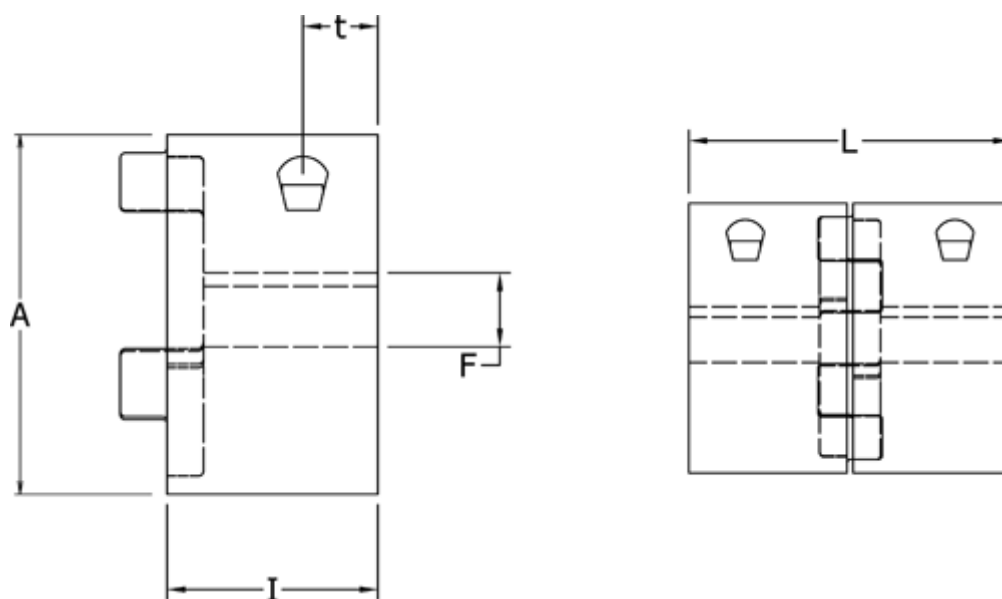

Article number: 3335042M030

Description: Clamping Hub Klonex ES42  
ALU Aluminium, Bore 30H7 mm

## Measures

A = 95  
F = 30  
I = 50  
L = 126  
t = 20.0